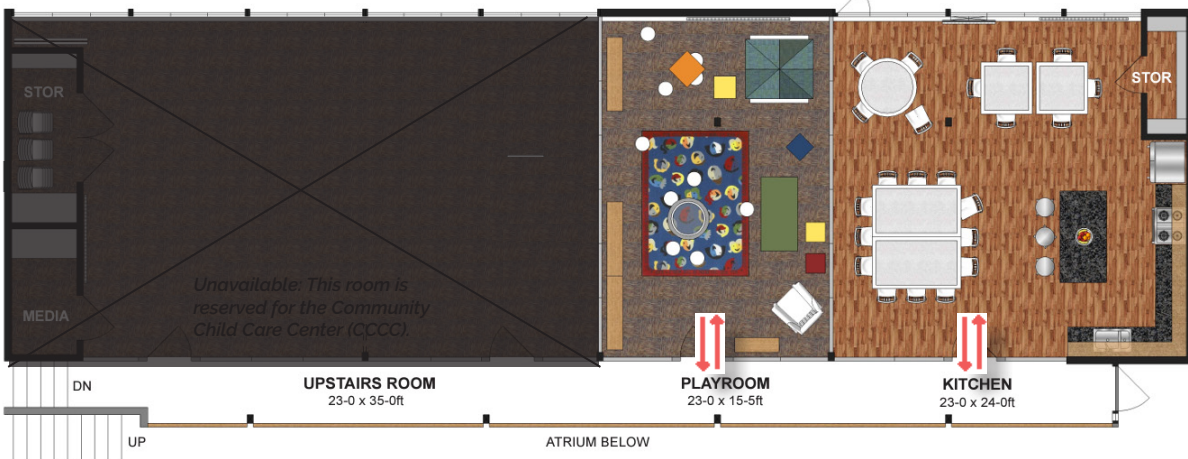

CTC Study Center

1295 Gibbs Ave

DURING THE OUTAGE

This door will be unlocked, allowing internal access to all rooms in the building.

- Study Rooms
- Music + Meditation Room
- Laundry Card Add Value Station

West Entrance

ACCESS TO:

- Study Room
- Private Study Room

KEY NEEDED:

Study Center Key (SC #___)

[Request key here.](#)

South Entrance

ACCESS TO:

- Music & Meditation Room
- Laundry Card Add-Value Station

KEY NEEDED:

Laundry Room Key (UMN #57)

Provided at move-in. [Place a maintenance request](#) for additional keys (\$10 each).

Community Center

1250 Fifield Ave

None (nor a Room Reservation)

North Entrance

South Entrance