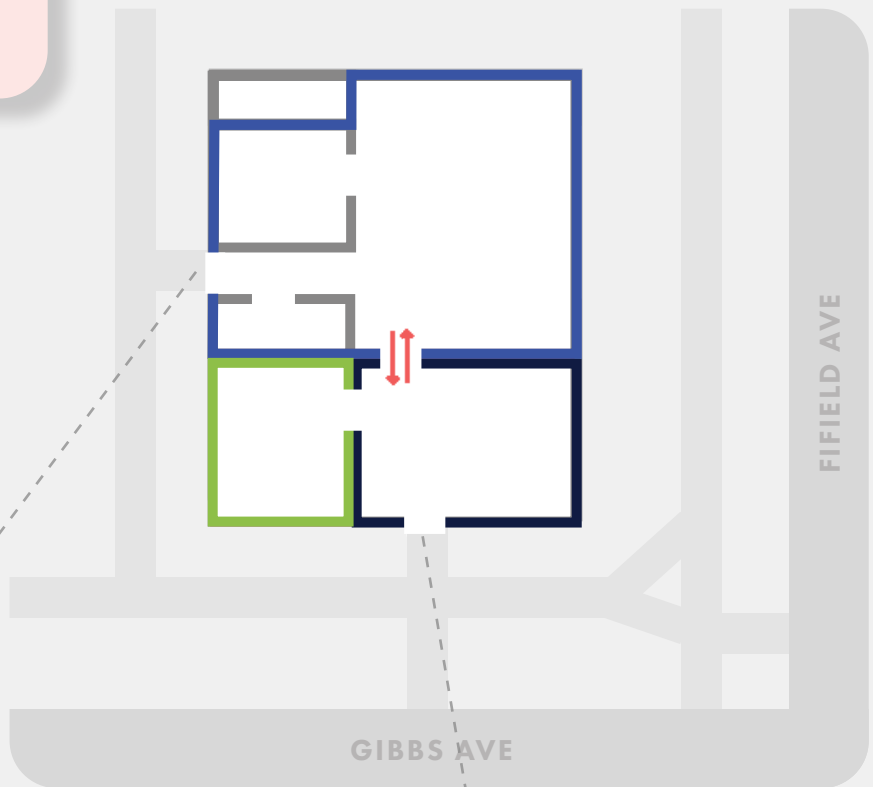

CTC Study Center

1295 Gibbs Ave

DURING THE OUTAGE

This door will be unlocked, allowing internal access to all rooms in the building.

- Study Rooms
- Music + Meditation Room
- Laundry Card Add Value Station

West Entrance

ACCESS TO:

- Study Room
- Private Study Room

KEY NEEDED:

Study Center Key (SC #___)

[Request key here.](#)

South Entrance

ACCESS TO:

- Music & Meditation Room
- Laundry Card Add-Value Station

KEY NEEDED:

Laundry Room Key (UMN #57)

Provided at move-in. [Place a maintenance request](#) for additional keys (\$10 each).

Community Center

1250 Fifield Ave

None (nor a Room Reservation)

North Entrance

South Entrance