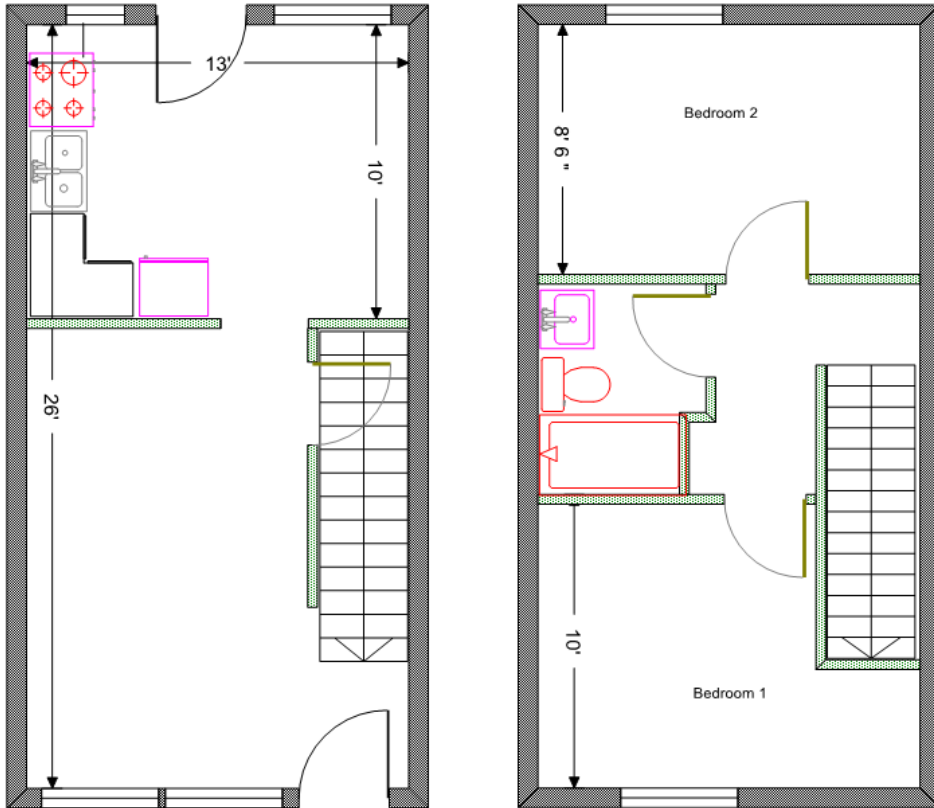

Two Bedroom Two Level Unfurnished

Total Square Feet: 676

Living Room = 16' X 13'

Kitchen = 10' X 13"

Bedroom 1 = 10' 6" X 10'

Bedroom 2 = 11' X 8' 6"