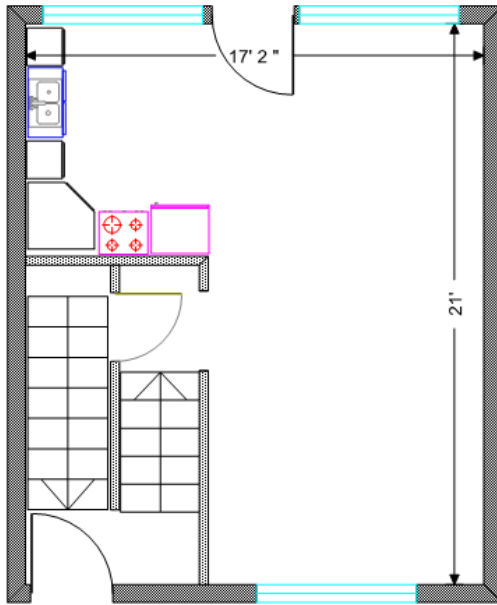

# Two Bedroom Split Level Unfurnished

Total Square Feet: 722

Living Room = 13' X 10' 8"  
Kitchen & Dining Room = 17' X 8'

Bedroom 1 = 10' 6" X 10' 6"  
Bedroom 2 = 10' 6" X 8'