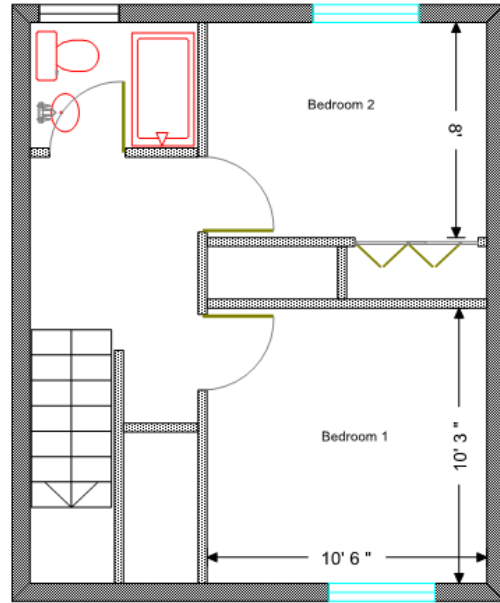

# Two Bedroom Split Level Unfurnished

Total Square Feet: 722

Living Room = 13' X 10' 8"  
Kitchen & Dining Room = 17' X 8'

Bedroom 1 = 10' 6" X 10' 6"  
Bedroom 2 = 10' 6" X 8'