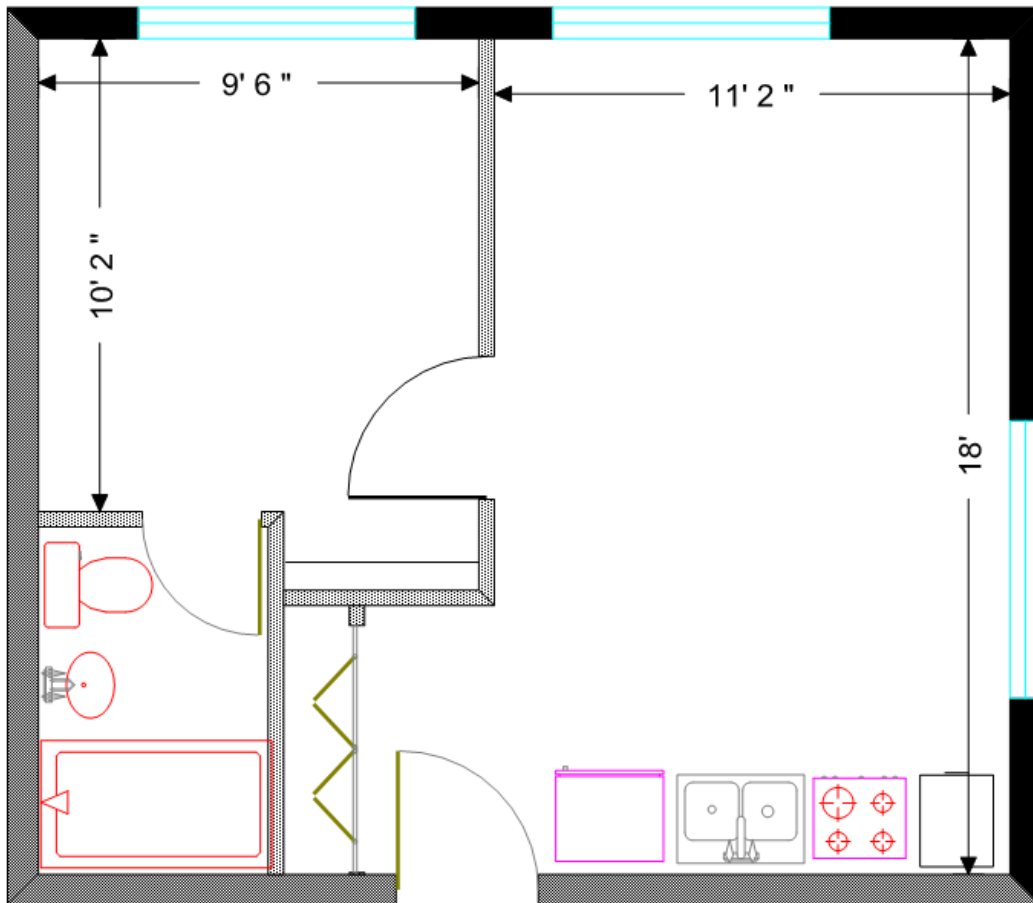

One Bedroom Unfurnished

Total Square Feet = 378

Bedroom = 9' 6" x 10' 2"

Living Room & Kitchen = 11' 2" x 16'